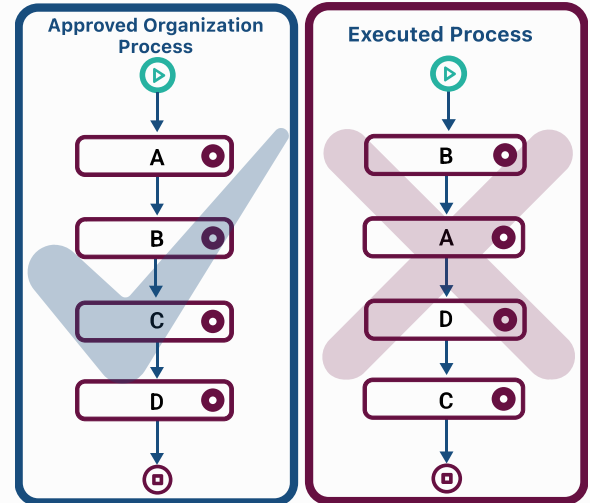

**BehfaLab's Artificial Intelligence is Here
to Make it Happen!**

How Does BehfaLab Help?

AI-Driven Process Discovery

Discover the **Real** Process, not the Ideal!

- Reveal Hidden and Deviant Pathways
- Data-Driven Insights
- Continuous Improvement Guidance
- AI-Backed Process Evolution

Unlocking Pathways to Endless Improvement!

AI-Driven Performance Mining

Don't Stop for **Continuous** Monitoring and Improvement!

- Efficiency Unleashed with AI
- Identify Efficiency Patterns
- Data-Driven Efficiency Recommendations
- Real-Time Efficiency Monitoring

Peak Performance Fueled by Data!

AI-Driven Network Analysis

Decode Your Team's Interactions!

- Intelligent Network Insights
- Optimize Communication Flows
- AI-Powered Collaboration Recommendations
- Real-Time Process Teams Monitoring

Boost Collaboration, Efficiency, and Decision-Making with Data-Driven Insights!

AI-Driven Conformance Checking

Measure the **Alignment** of Real Processes With Your Business Rules!

- Automated Compliance Assurance
- Detect Process Variations
- AI-Backed Corrective Actions
- Real-Time Conformance Monitoring