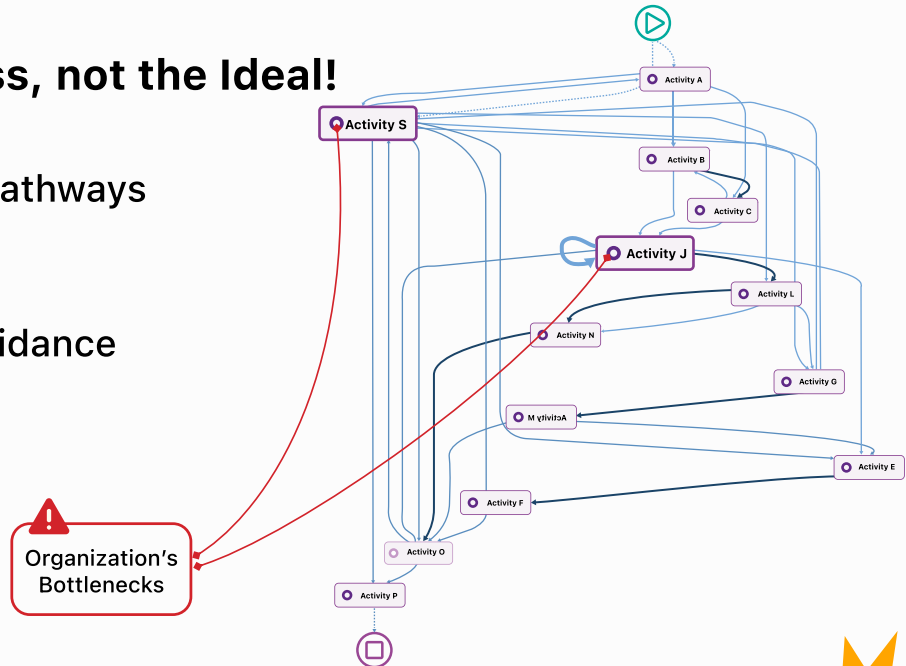

From now on, with **AI**

A stylized icon representing artificial intelligence. It features a purple cloud-like shape on the left, with several lines extending to the right, each ending in a small circle, resembling a circuit board or neural network.

BehfaLab

Private Detective of Your Organization

2

BehfaLab: Where AI Unleashes Process Mining Magic

BehfaLab automatically *discovers*, *diagnoses*, and *optimizes* real processes by delving into your organization's data. With BehfaLab, unearth the root causes of productivity issues and uncover opportunities for enhancement, even where you least expect them.

**We Show You How Your Process
Really Works!**

3

BehfaLab

Private Detective of Your Organization

Imagine Having a **Smart** Assistant that:

- Understands your Processes
- Simplifies Complexities
- Finds Bottlenecks
- Gives Improvement Ideas

**BehfaLab's Artificial Intelligence is Here
to Make it Happen!**

How Does BehfaLab Help?

AI-Driven Process Discovery

Discover the **Real** Process, not the Ideal!

- Reveal Hidden and Deviant Pathways
- Data-Driven Insights
- Continuous Improvement Guidance
- AI-Backed Process Evolution