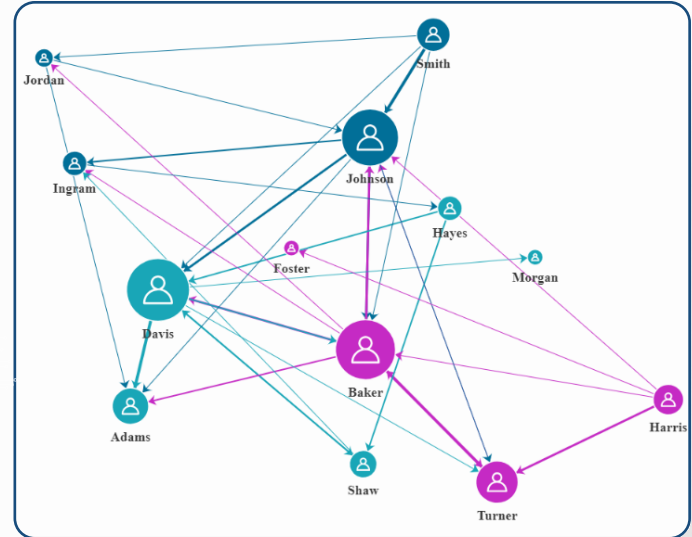

**BehfaLab's Artificial Intelligence is Here
to Make it Happen!**

How Does BehfaLab Help?

AI-Driven Process Discovery

Discover the **Real** Process, not the Ideal!

- Reveal Hidden and Deviant Pathways
- Data-Driven Insights
- Continuous Improvement Guidance
- AI-Backed Process Evolution

Unlocking Pathways to Endless Improvement!

AI-Driven Performance Mining

Don't Stop for **Continuous** Monitoring and Improvement!

- Efficiency Unleashed with AI
- Identify Efficiency Patterns
- Data-Driven Efficiency Recommendations
- Real-Time Efficiency Monitoring

Peak Performance Fueled by Data!

AI-Driven Network Analysis

Decode Your Team's Interactions!

- Intelligent Network Insights
- Optimize Communication Flows
- AI-Powered Collaboration Recommendations
- Real-Time Process Teams Monitoring